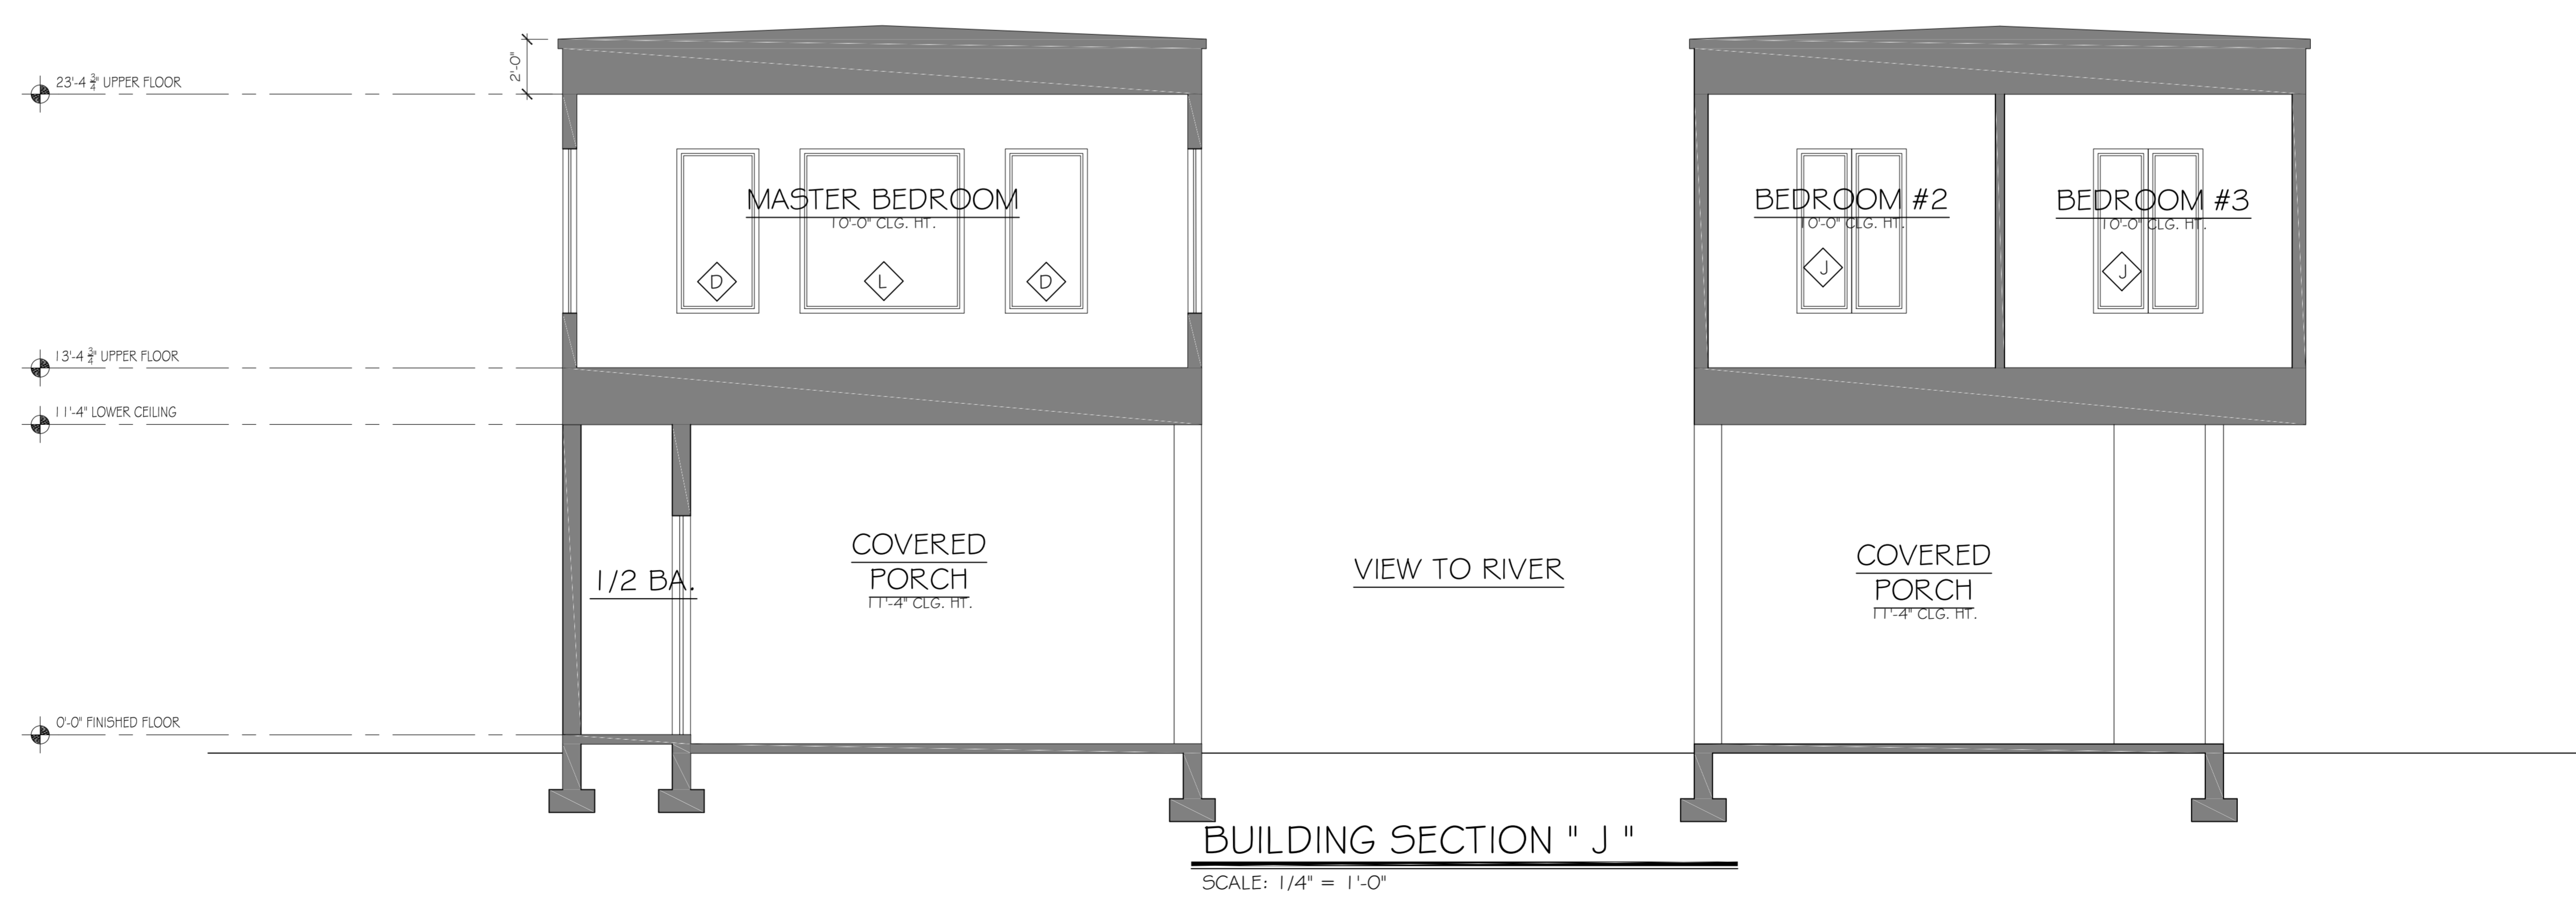

REVISIONS	BY
1	Structure
2	E R D
3	bank rev

A I D
 JAMES C. LUCIA
 RESIDENTIAL DESIGN
 lucia@jucbedesigns.com

Lucia

CUSTOM DESIGN FOR THE:
DESAI RESIDENCE
 380 RIVERSIDE DRIVE
 ORMOND BEACH, FL 32176