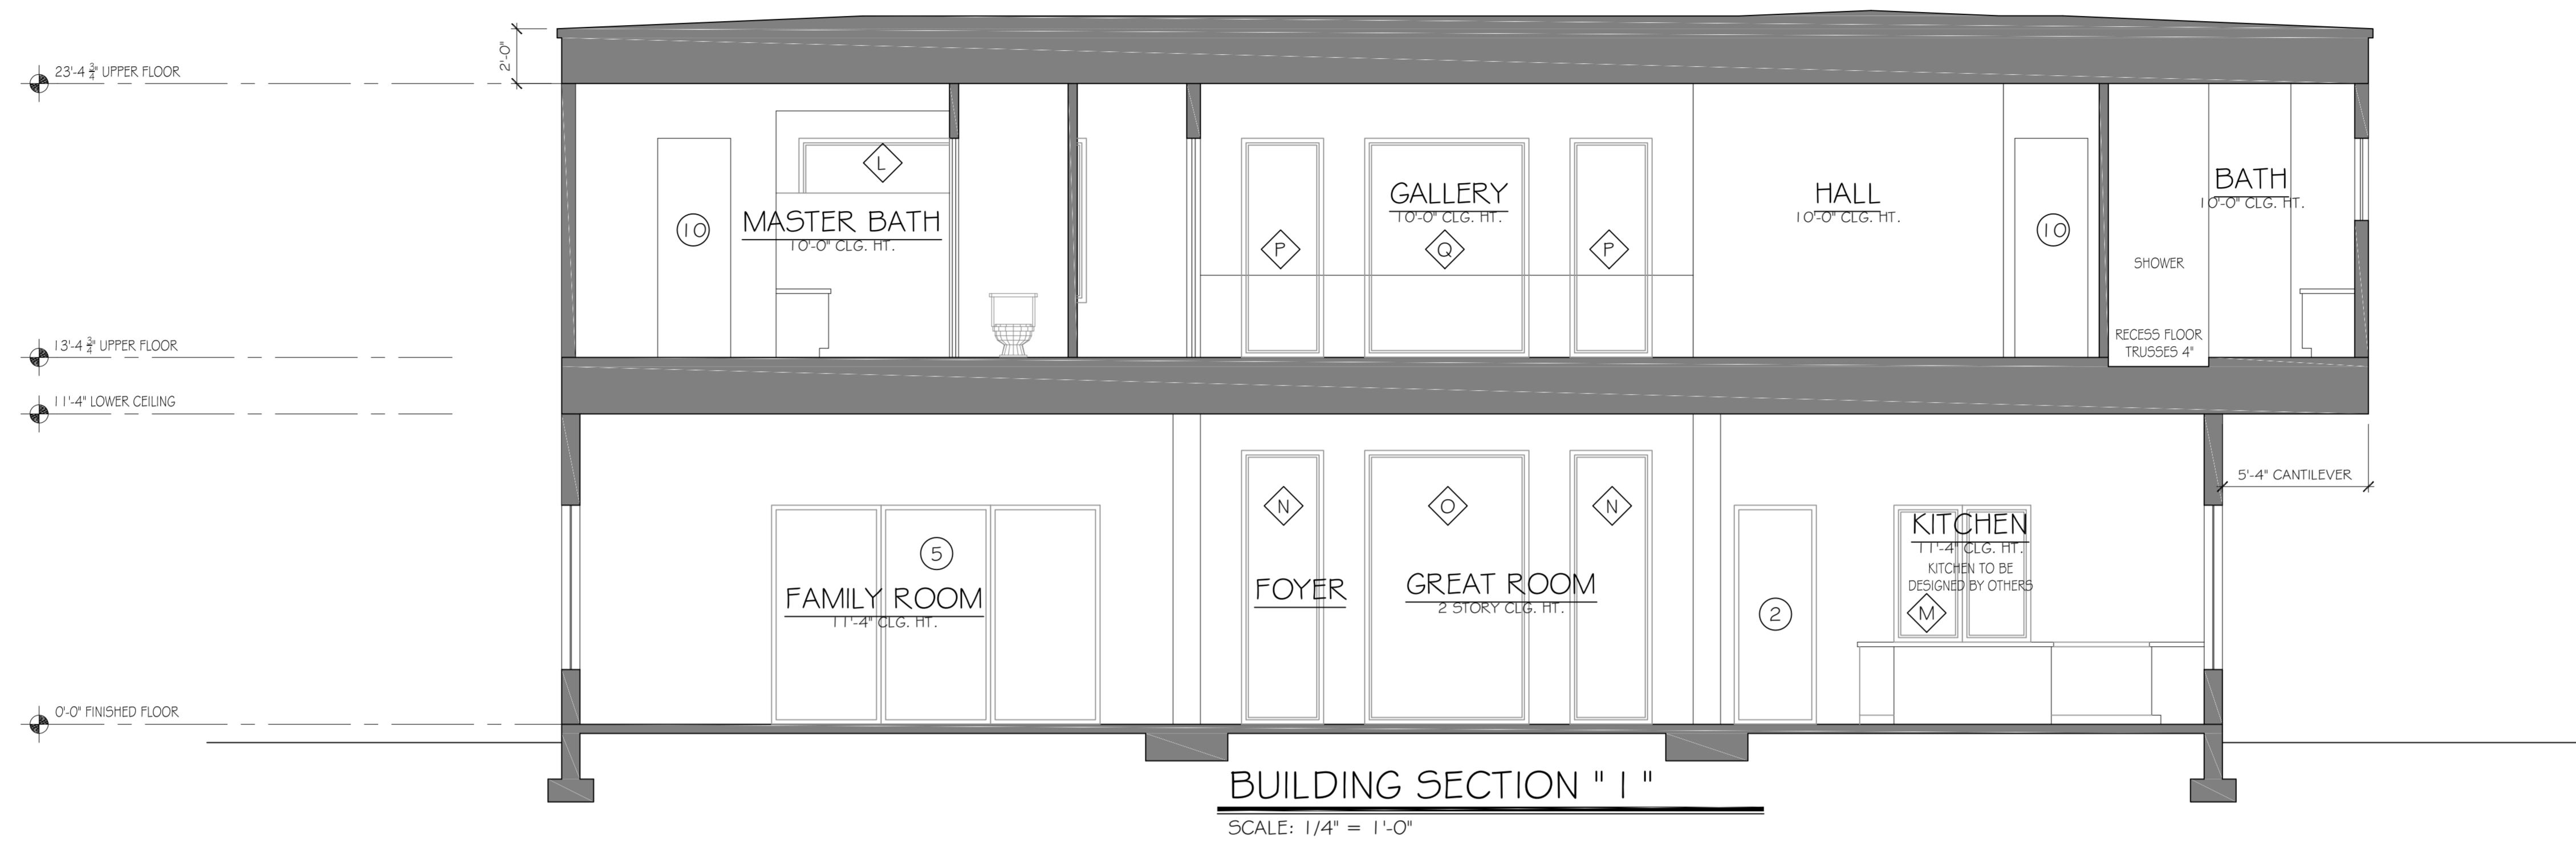

REVISIONS	BY
1	Structure
2	E R D
3	bank rev

A I D
 JAMES C. LUCIA
 RESIDENTIAL DESIGN
 lucia@jucbedesigns.com

Lucia

CUSTOM DESIGN FOR THE:
DESAI RESIDENCE
 380 RIVERSIDE DRIVE
 ORMOND BEACH, FL 32176